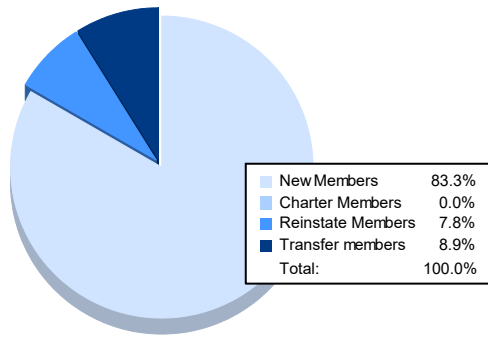

Year	New Clubs	Dropped Clubs	Gain/ Loss Clubs	New Members	Charter Members	Reinstate Members	Transfer Members	Total Member Added	Total Members Dropped	Gain/ Loss Members
2017-2018	0	2	-2	88	0	6	1	95	157	-62
2018-2019	0	2	-2	74	1	7	2	84	140	-56
2019-2020	0	0	0	72	1	2	1	76	116	-40
2020-2021	0	1	-1	31	0	2	2	35	114	-79
2021-2022	0	1	-1	75	0	7	8	90	121	-31
<b>Average</b>	<b>0</b>	<b>1</b>	<b>-1</b>	<b>68</b>	<b>0</b>	<b>5</b>	<b>3</b>	<b>76</b>	<b>130</b>	<b>-54</b>

### Membership Composition June 2022 Cumulative